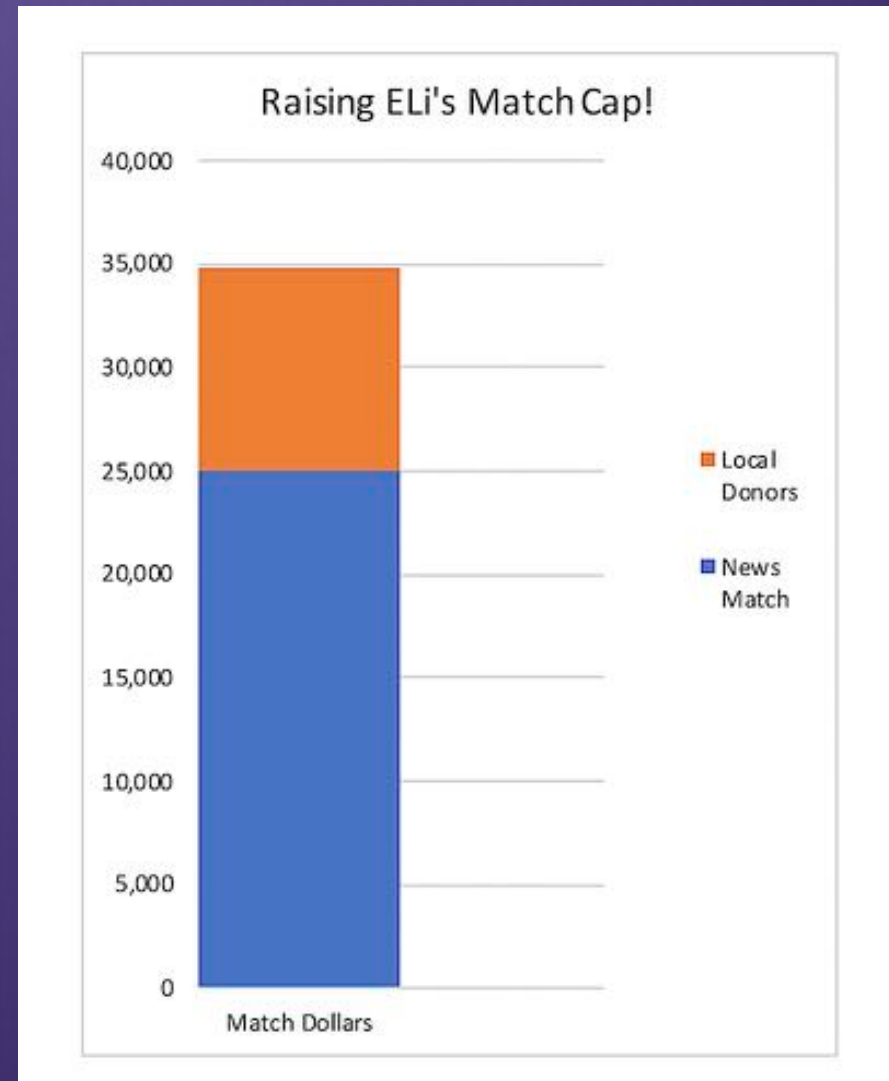

Before NewsMatch launch:

- 🎬 Focused constantly on transparency for readers/donors
- 🎬 Obtained $15K in commitments from local donors (enabling us to have $40K in match dollars)
- 🎬 Tried to figure out how to explain this blended match (thanks, Jason!)