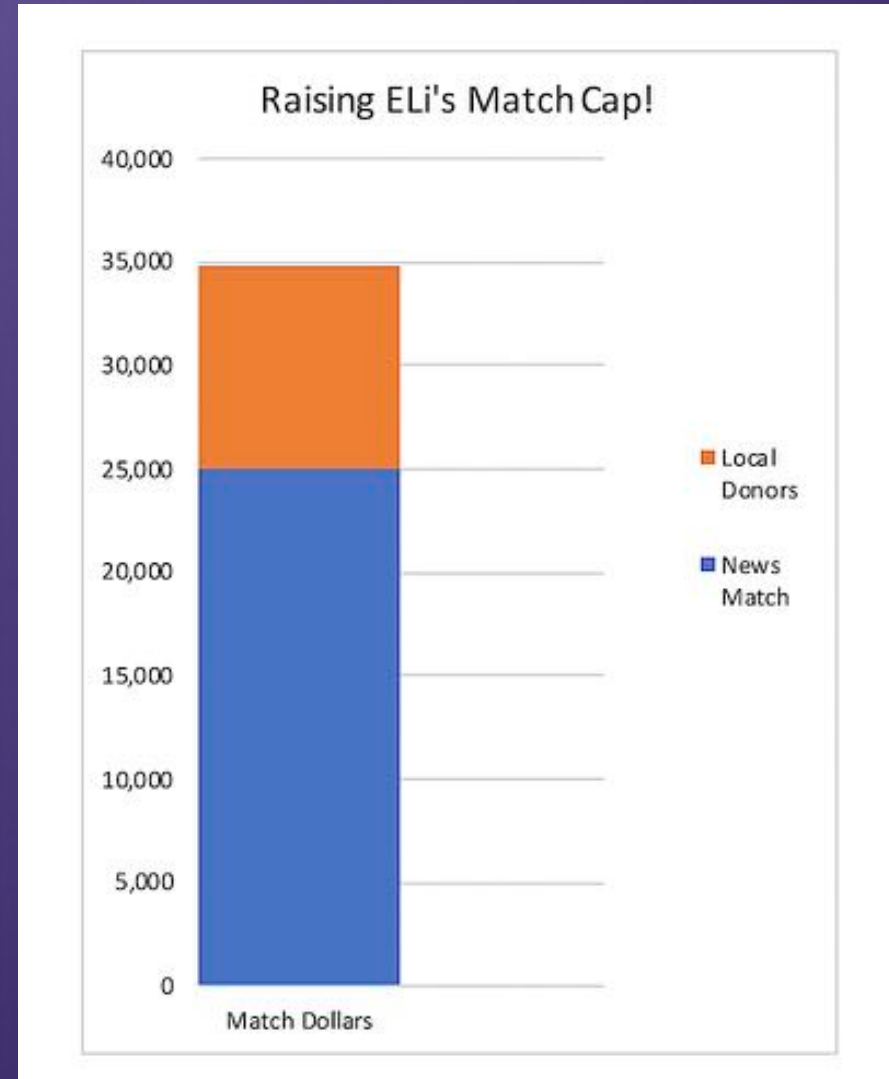

Before NewsMatch launch:

- 🎬 Focused constantly on transparency for readers/donors
- 🎬 Obtained $15K in commitments from local donors (enabling us to have $40K in match dollars)
- 🎬 Tried to figure out how to explain this blended match (thanks, Jason!)
- 🎬 Worried. A lot.